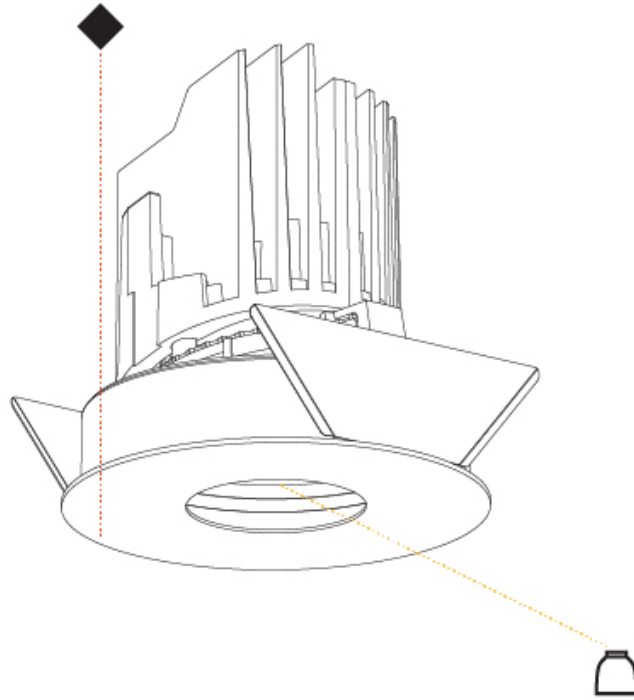

BIONIQ ROUND PINHOLE RECESSED

A35545-

PROJECT

TYPE

SPECIFIER

QUANTITY

DATE

A